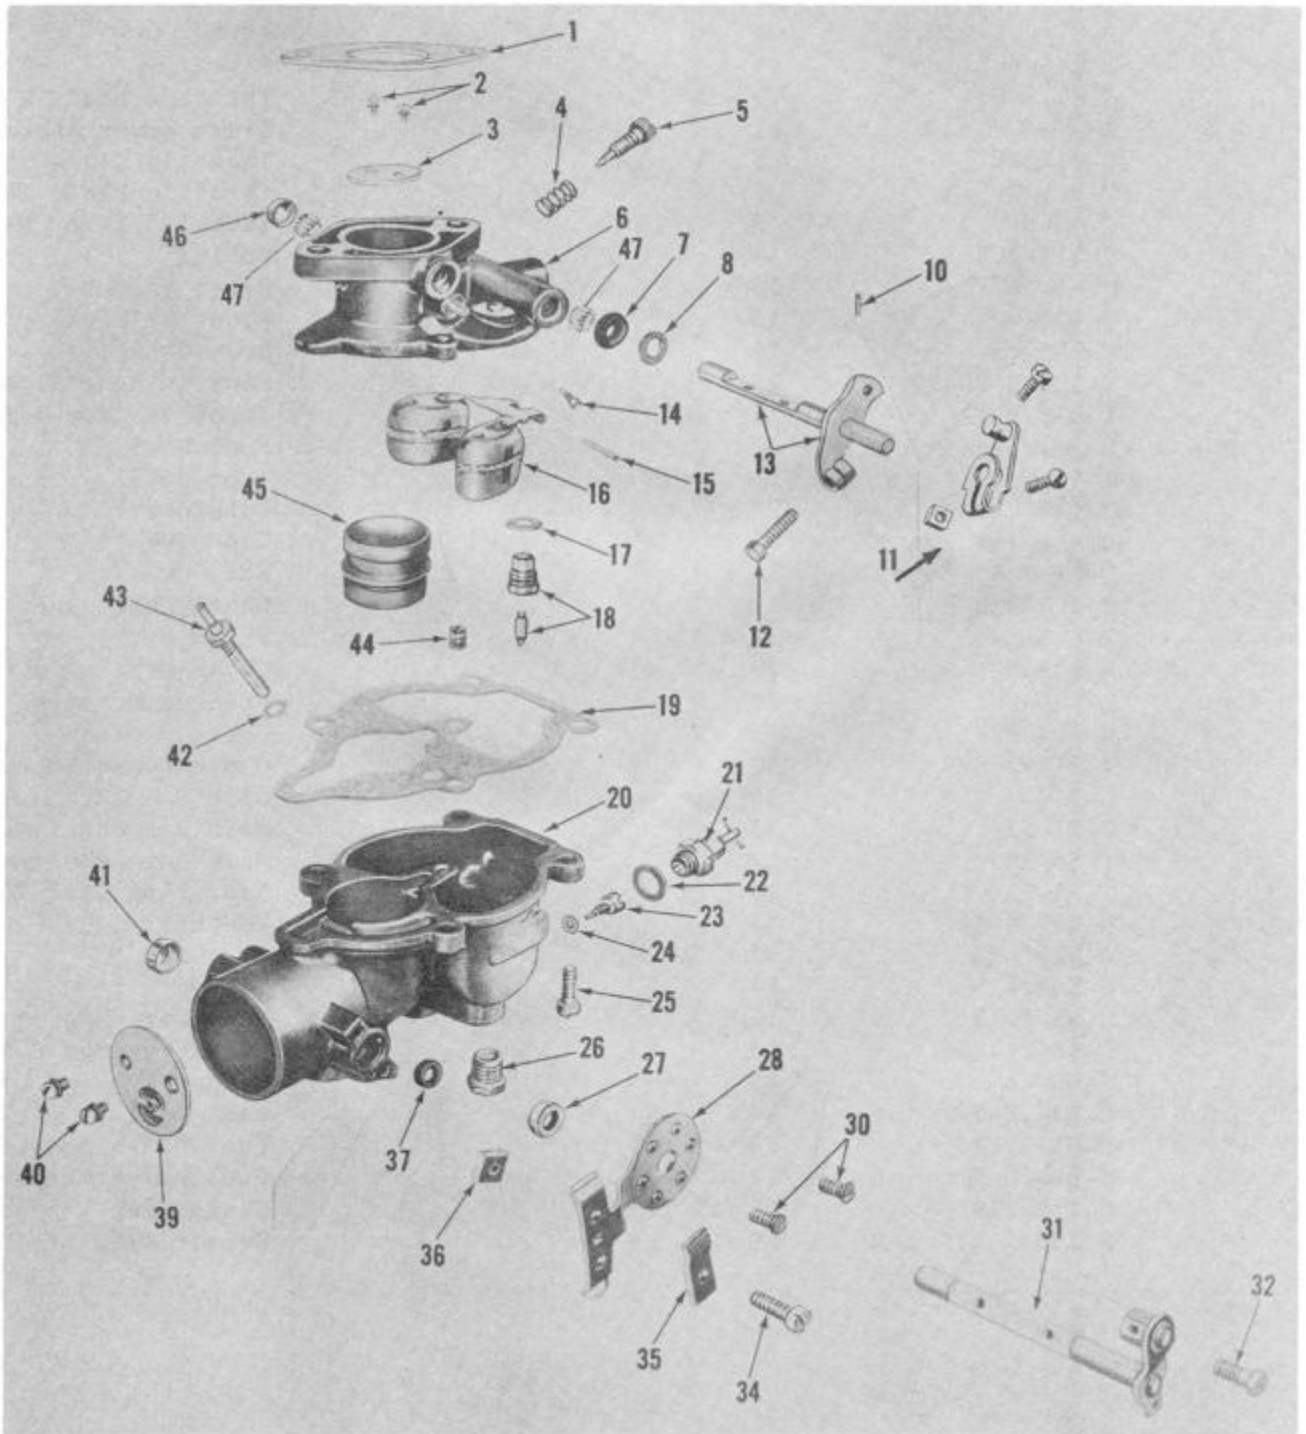

GRAVELY-ZENITH 68-7

CARBURETOR NO.13246 (GRAVELY NO.10878 A1)

SERVICE PARTS LIST

Effective: April 1967

GRAVELY ZENITH 68-7
No. 13246 No. 10 878A1

PARTS LIST

<u>Quan.</u>	<u>Part No.</u>	<u>Photo No.</u>	<u>Name</u>
1	L-301-B	1	Gasket
1	B 12-13246	6	Throttle Body Assembly
2	C-9-75	47	Throttle Shaft Bushing
1	T-48 -9	7	Rubber Seal
1	T-52-57	8	Washer
1	C-131-38	46	Plug, Shaft Hole
1	T-21-S-10	48	Nut
1	T-8-S-10-11	49	Screw
1	T-8-S-8-7	51	Screw
1	C 29-1603	13	(106-13 A F) Throttle Shaft & Lever Assy.
1	C-24-7 H x 2	11	Clamp Lever Assembly
1	C-21-176	3	Throttle Plate
2	T-314-B-5-4	2	Throttle Plate Screw
1	C-46-6	5	Idle Adjusting Needle
1	C-111-205	4	Spring
1	C-85-28	16	Float Assembly
1	C-120-4	15	Float Axle
1	C-142-68	19	Body Gasket
4	T-301-S-10-10	25	Bowl to Body Screw
1	T-8-S-8-12	12	Throttle Stop Screw
1	B-3-121-A-1	20	Fuel Bowl
1	T-57-4	37	Feet Seal
1	C-131-4x2	27	Retainer
1	CR-37-1x1	41	Cup Plug
1	T-21-S-8	36	Nut
1	C-108-238-8	31	Choke Shaft & Lever Assy.
1	T-8-S-8-6	32 & 34	Screw
1	C-109-60	28	Choke Bracket & Clip Assy.
2	C-140-58	30	Bracket Mounting Screw
1	C-101-79	39	Choke Plate
2	T-315-B-5-4	40	Choke Plate Screws
1	C-110-7	35	Clip
1	C-71-21	21	Main Jet Adjustment
1	T-56-23	22	Main Jet Adjustment Washer
1	T-91-23	26	1/8" Plug (use 701-P)
1	B 38-74-18	45	Venturi
1	C-52-7-25	23	Main Jet
1	T-56-24	24	Washer
1	C-55-6-12	14	Idle Jet
1	C-66-114-40	43	Discharge Jet
1	T-56-48	42	Washer
1	C-77-18-20	44	Wall Vent
1	C-81-17-35	18	Fuel Valve Assy.
1	T-56-20	17	Fuel Valve Washer
	C-181-329	NS	Gasket Set
	K 2033	NS	Repair Kit