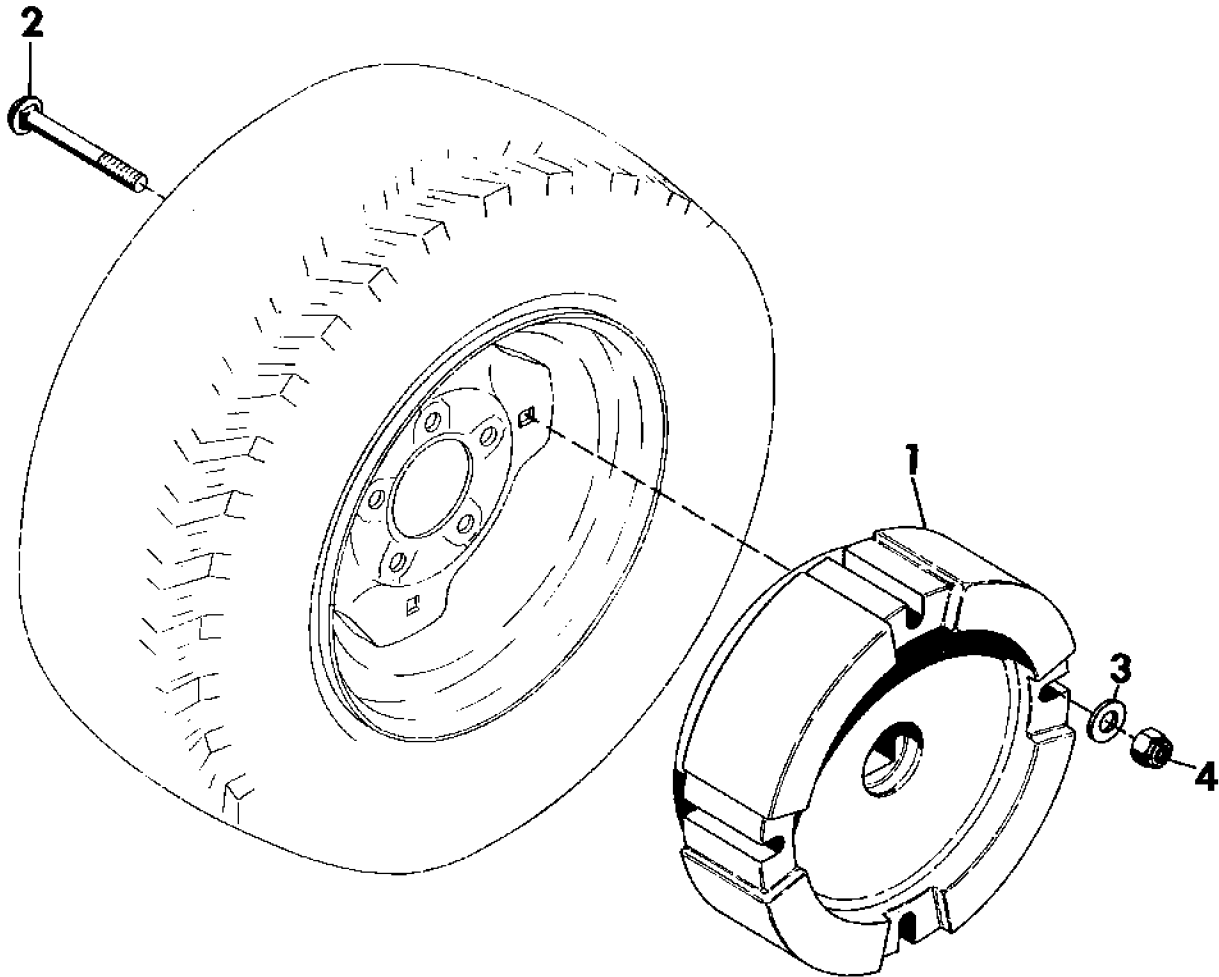

ILLUSTRATED PARTS LIST

KIT, REAR WHEEL WEIGHTS 90 LBS.

Model Number 20137E1
Effective Date 5-01-74
Form Number 20800L1

<u>LINE ITEM</u>	<u>PART NO.</u>	<u>DESCRIPTION</u>
1	20155P1	Weight, Rear Wheel 44 lbs.
2	126803	Bolt 1/2-13 x 3-1/2 Rd Hd Sq Nk
3	120390	Washer, Flat 9/16 x 1-3/8 x .10
4	435507	Nut, Lock 1/2-13 Washer Insert