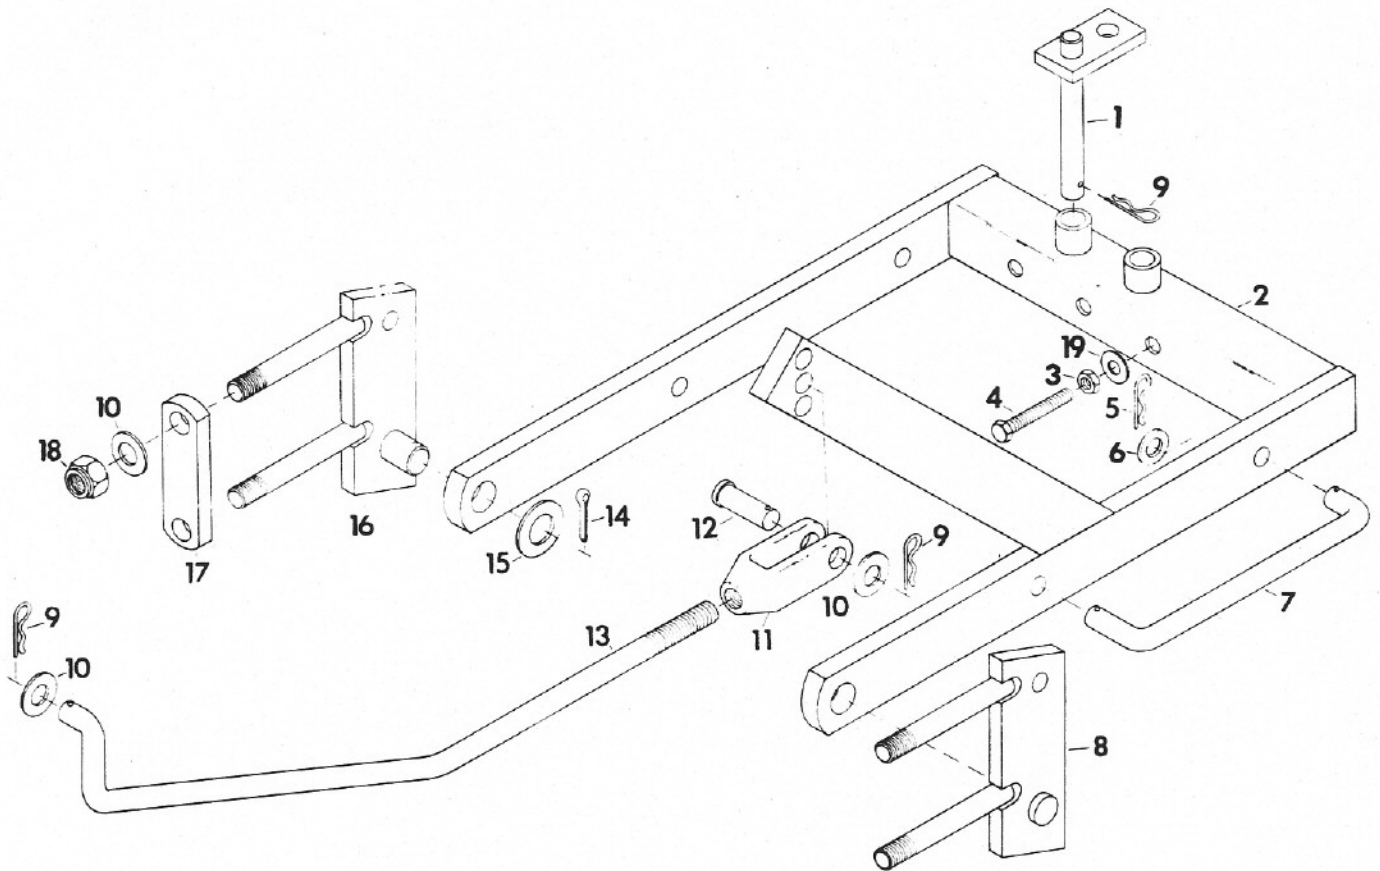

ILLUSTRATED PARTS LIST

REAR HITCH KIT

Model Number 14712E1

Effective Date 4-1-70

Form Number 14822P1

<u>ITEM NO.</u>	<u>PART NO.</u>	<u>DESCRIPTION</u>
1	14741A1	Hitch Pin
2	14706A1	Hitch-Rear Weldment
3	451519	3/8 Hex. Jam Nut
4	14718P1	Special Bolt
5	11860P1	Hair Pin Cotter
6	120396	17/32 Flatwasher
7	14722P1	Brace-Retaining
8	14713A1	Retaining Assembly Lt.
9	10405P1	Hair Pin Cotter
10	131016	21/32 Flatwasher
11	14719P1	Clevis
12	14720P1	Clevis Pin
13	14721P1	Clevis Rod
14	103408	3/16 x 1 1/4 Cotter Pin
15	131018	15/16 Flatwasher
16	14717A1	Retaining Assembly Rt.
17	11870P2	Rear Axle Tie Strap
18	9418692	5/8 Locknut
19	120394	13/32 Flatwasher