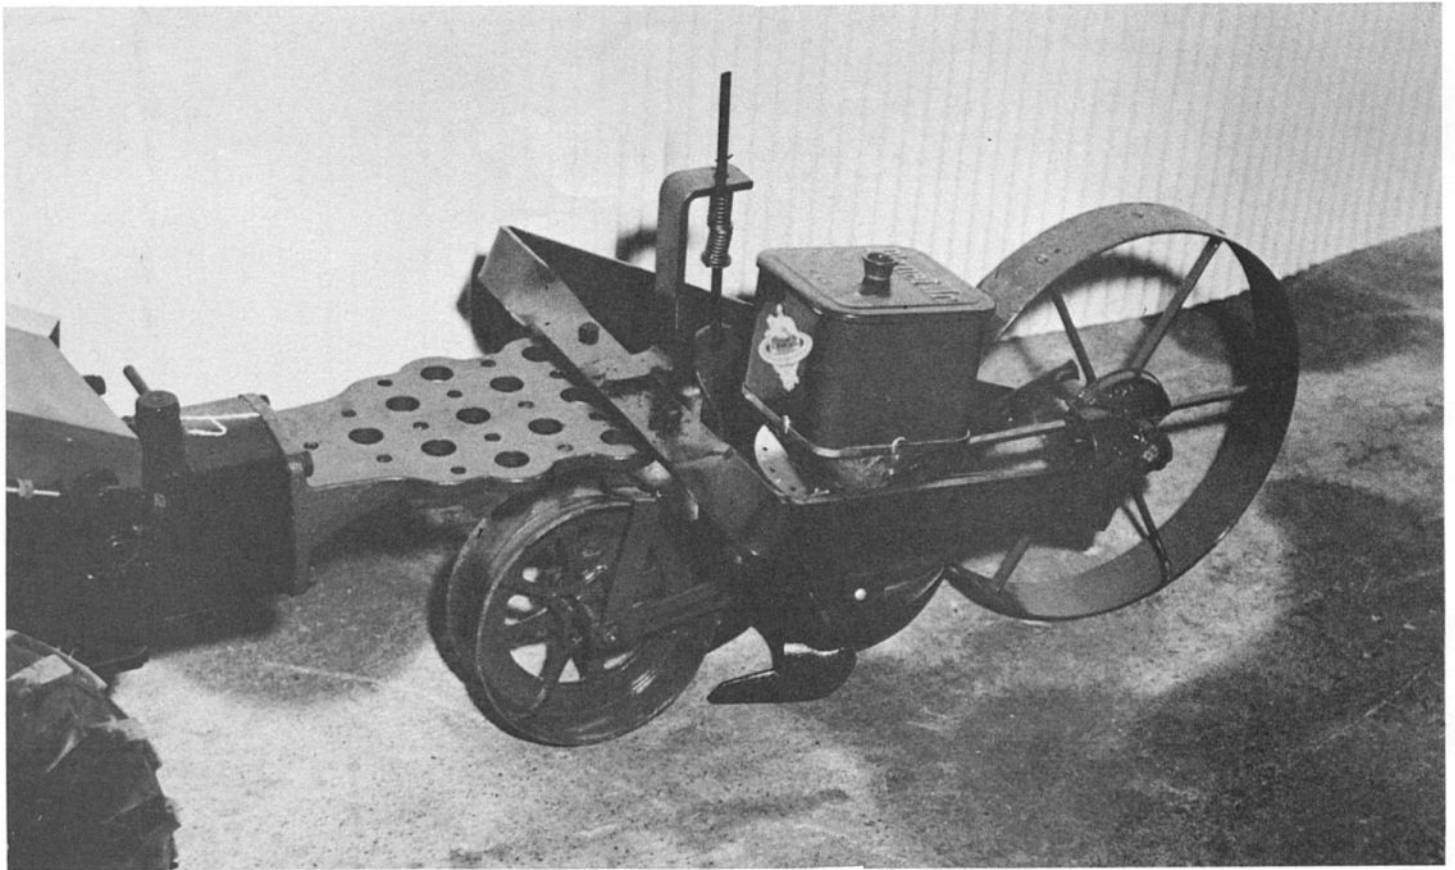

GRAVELY SINGLE ROW - SEEDER

You seed any garden crop faster, with less effort when you use the powerful 6.6 HP Gravely Tractor and Single Row-Seeder Attachment.

With the Gravely Seeder, you row, plant and cover in one efficient operation--With power! You get the job done faster and save steps at the same time.

The versatile Gravely Seeder comes equipped with interchangeable plates that allow you to plant large or small seeds as desired.

Consult your price list for prices and order from your Gravely Representative or write to