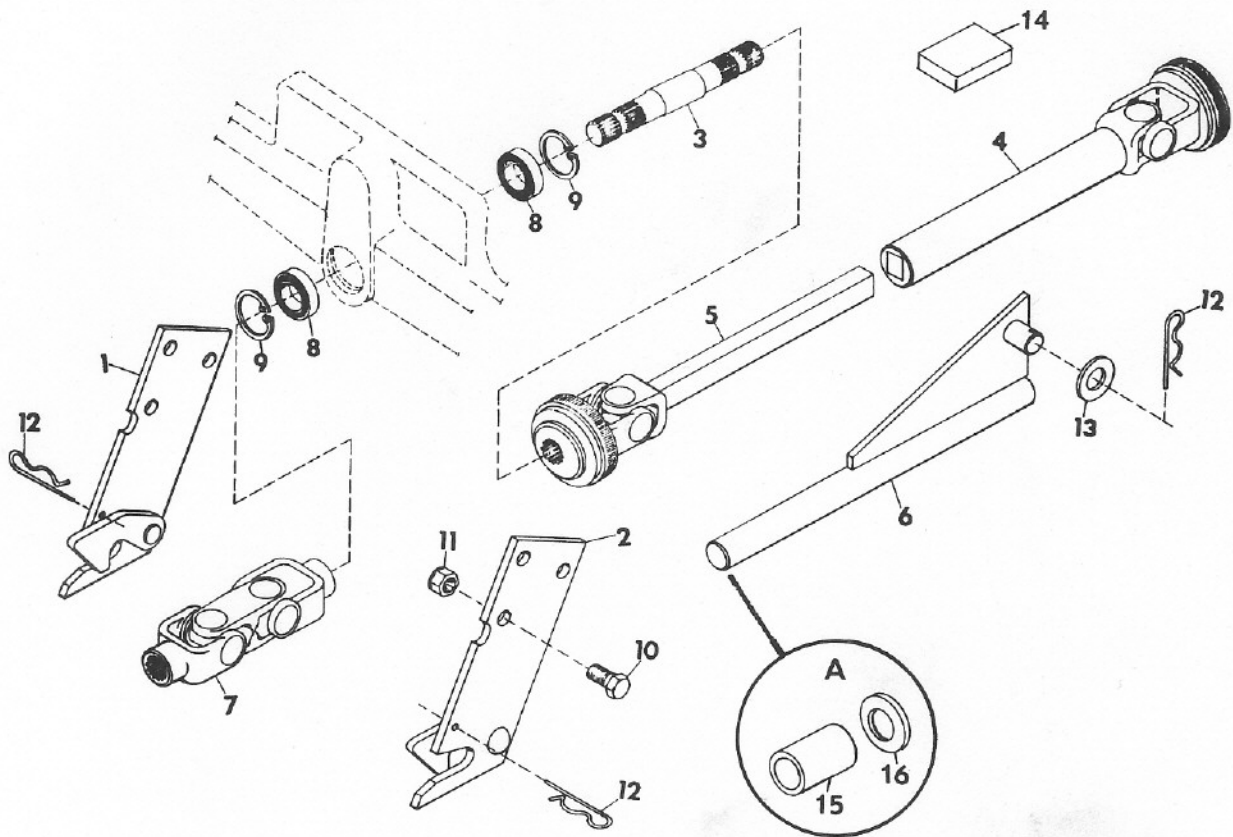

GRAVELY[®] ILLUSTRATED PARTS LIST

NAME: FRONT DRIVE KIT

PART NUMBER(S): 31224

Item No.	Part No.	Qty.	Description
1	11697	1	Bracket, Front Attachment Weld. R.H.
2	11698	1	Bracket, Front Attachment Weld. L.H.
3	18654	1	Shaft, Frt PTO
4	18653	1	Shaft, Frt PTO Prop.
5	15802	1	Joint, U, Male End
6	11396	1	Guide, Push Rod Weldment
7	15835	1	Double Joint Assy.
8	19072	2	Bearing, Ball .984 x 2.047 x .590
9	19073	2	Ring, Retaining 2.062 x .590
10	180173	6	Bolt, Hex; 1/2-13 x 1
11	120378	4	Nut, Hex 1/2-13
12	10405	3	Pin, Hair
13	131017	1	Washer, Flat .812 x 1.496 x .134
14	12134	1	Kit, Repair Universal Joint (Rockwell)
	24560	1	Kit, Repair Universal Joint (Neapco)
15	31301	1	Spacer
16	131019	1	Washer, Flat 1.062 x 2.000 x .134

NOTE: Circle "A" Pertains to 8000 Series Commercial tractor that has the long frame.

To continue its program of quality and design improvement, the manufacturer reserves the right to change specifications, designs and prices without notice and incurring obligation.